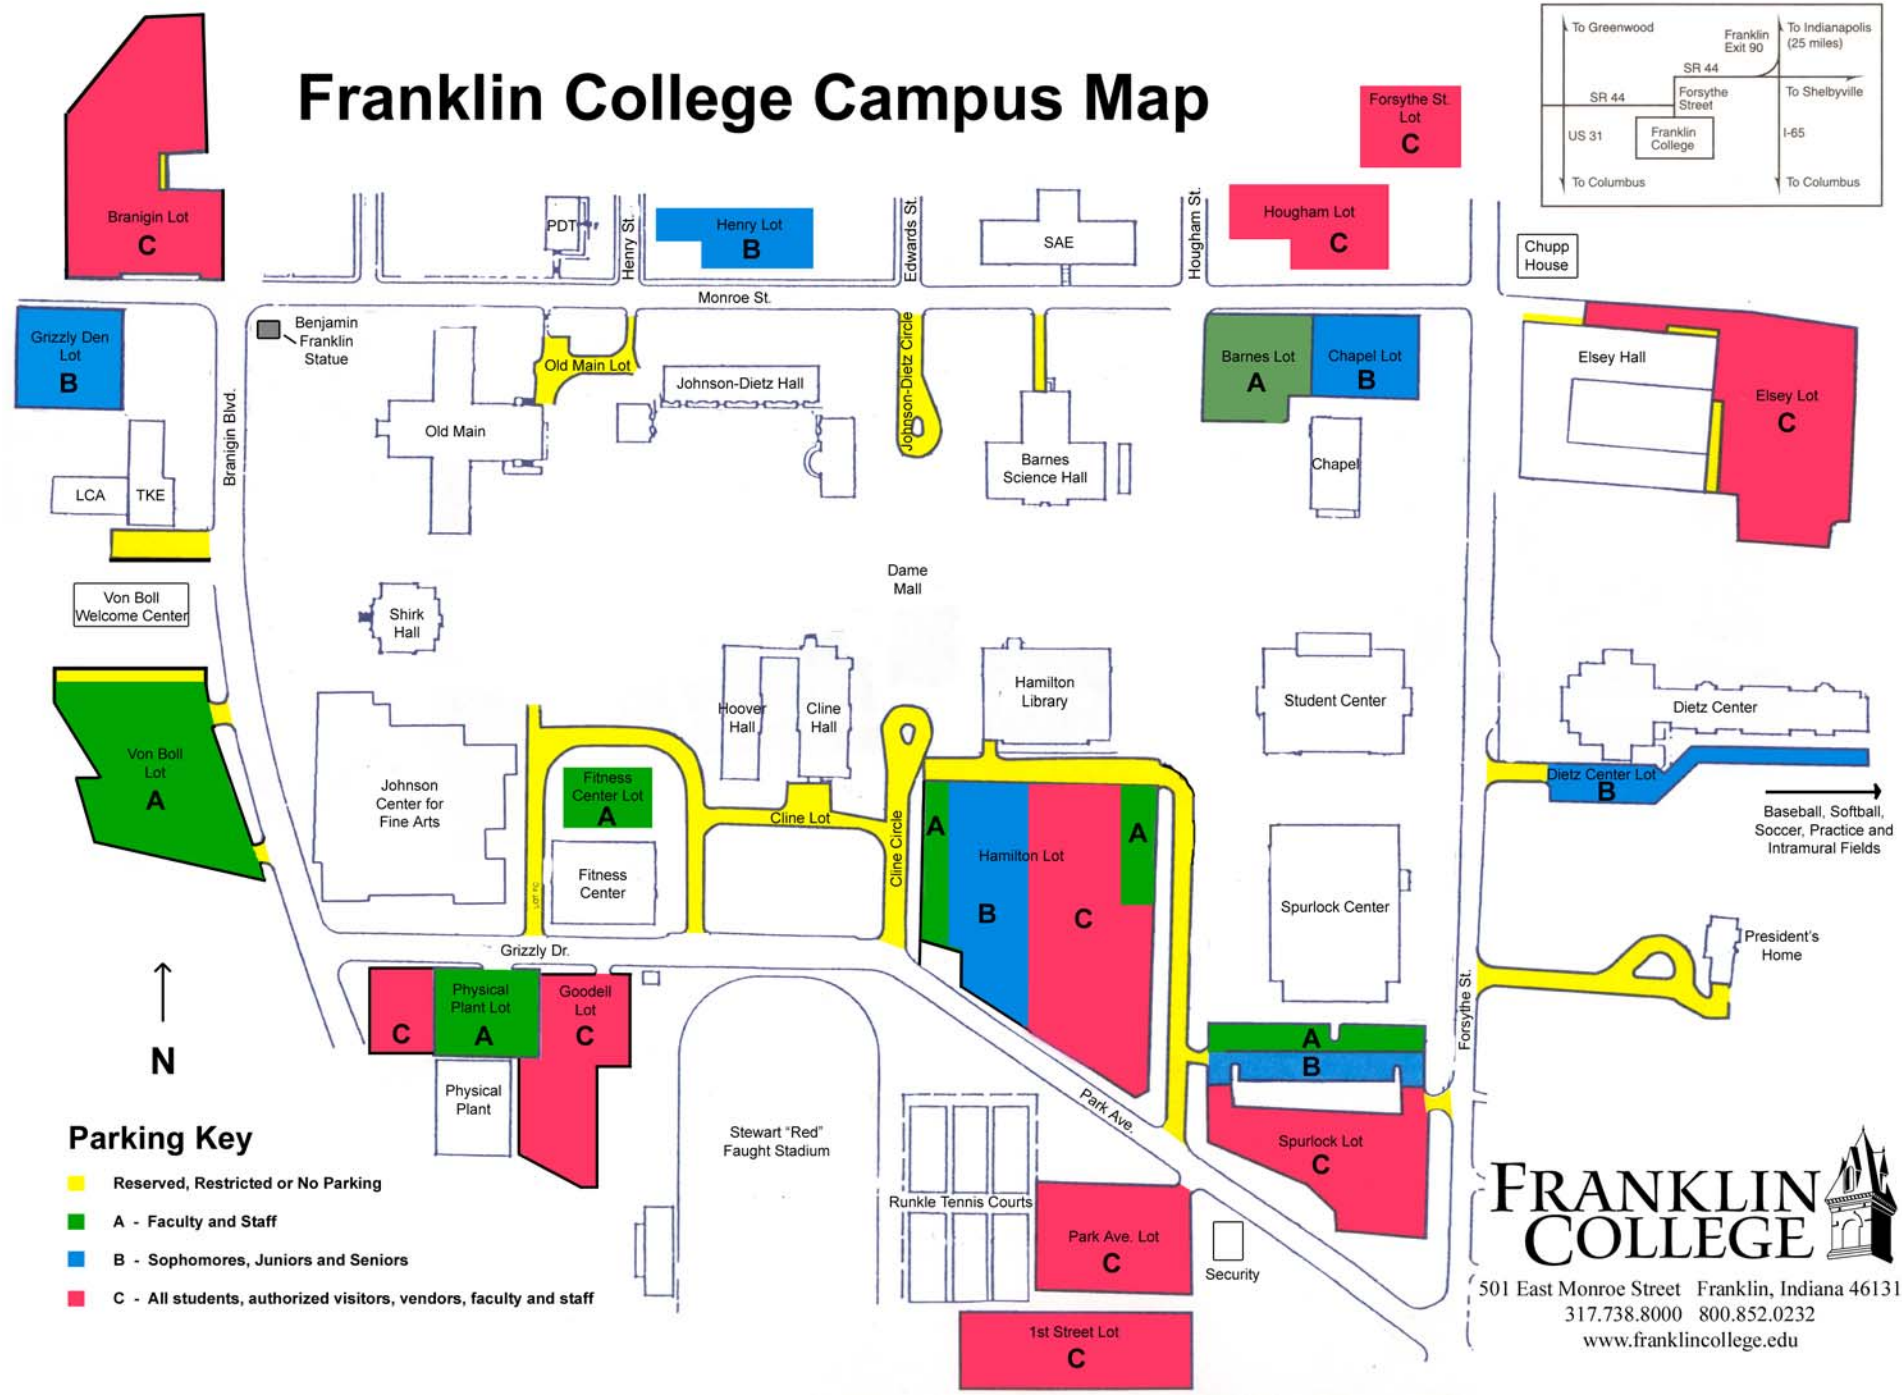

# Franklin College Campus Map

## Parking Key

- Reserved, Restricted or No Parking
- A - Faculty and Staff
- B - Sophomores, Juniors and Seniors
- C - All students, authorized visitors, vendors, faculty and staff

  
**FRANKLIN COLLEGE**  
 501 East Monroe Street Franklin, Indiana 46131  
 317.738.8000 800.852.0232  
[www.franklincollege.edu](http://www.franklincollege.edu)